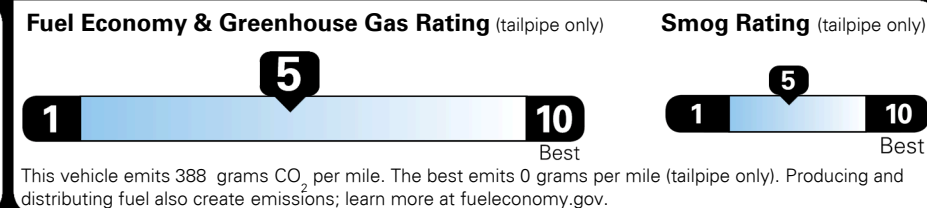

COMFORT & CONVENIENCE(cont.)

Full Tank of Fuel INCLUDED

Manufacturer's Suggested Retail Price: $27,000.00

ADDED FEATURES:

*Carpeted Floor Mats $135.00
*Cargo Net $50.00
*Reversible Cargo Tray $115.00
*Cargo Cover $190.00
*Mud Guards $120.00

Inland Freight & Handling : $1,045.00
Total Price : $28,655.00

2019 NHTSA 5-Star Overall Safety Rating

EPA DOT Fuel Economy and Environment

Gasoline Vehicle

Fuel Economy

23 MPG Small SUVs range from 18 to 120 MPG. The best vehicle rates 136 MPGe.
combined city/hwy

21 city
26 highway

4.3 gallons per 100 miles

You spend $1,250 more in fuel costs over 5 years compared to the average new vehicle.

Annual fuel cost $1,650

Actual results will vary for many reasons, including driving conditions and how you drive and maintain your vehicle. The average new vehicle gets 27 MPG and costs $7,000 to fuel over 5 years. Cost estimates are based on 15,000 miles per year at $ 2.55 per gallon. MPGe is miles per gasoline gallon equivalent. Vehicle emissions are a significant cause of climate change and smog.

fueleconomy.gov
Calculate personalized estimates and compare vehicles

Manufacturer's suggested retail price includes manufacturer's recommended pre-delivery service. Gasoline license and title fees state and local taxes and dealer installed options and accessories are not included in the manufacturer's suggested retail price. This label has been affixed to this vehicle by Hyundai Motor America, pursuant to the requirements of 15 U.S.C. 1231 et seq. which prohibits its removal or alteration prior to delivery to the ultimate purchaser.

PARTS CONTENT INFORMATION FOR VEHICLE IN THIS CARLINE:
U.S./CANADIAN PARTS CONTENT: 1 %
MAJOR SOURCES OF FOREIGN PARTS CONTENT: KOREA: 87 % JAPAN: 2 %

Note: Parts content does not include final assembly, distribution, or other non-parts costs.

FOR THIS VEHICLE:
FINAL ASSEMBLY POINT: ULSAN, KOREA
COUNTRY OF ORIGIN:
ENGINE: KOREA
TRANSMISSION: KOREA

193 A 2129QGLOVI

VIN: KM8J3CAL6KU066050